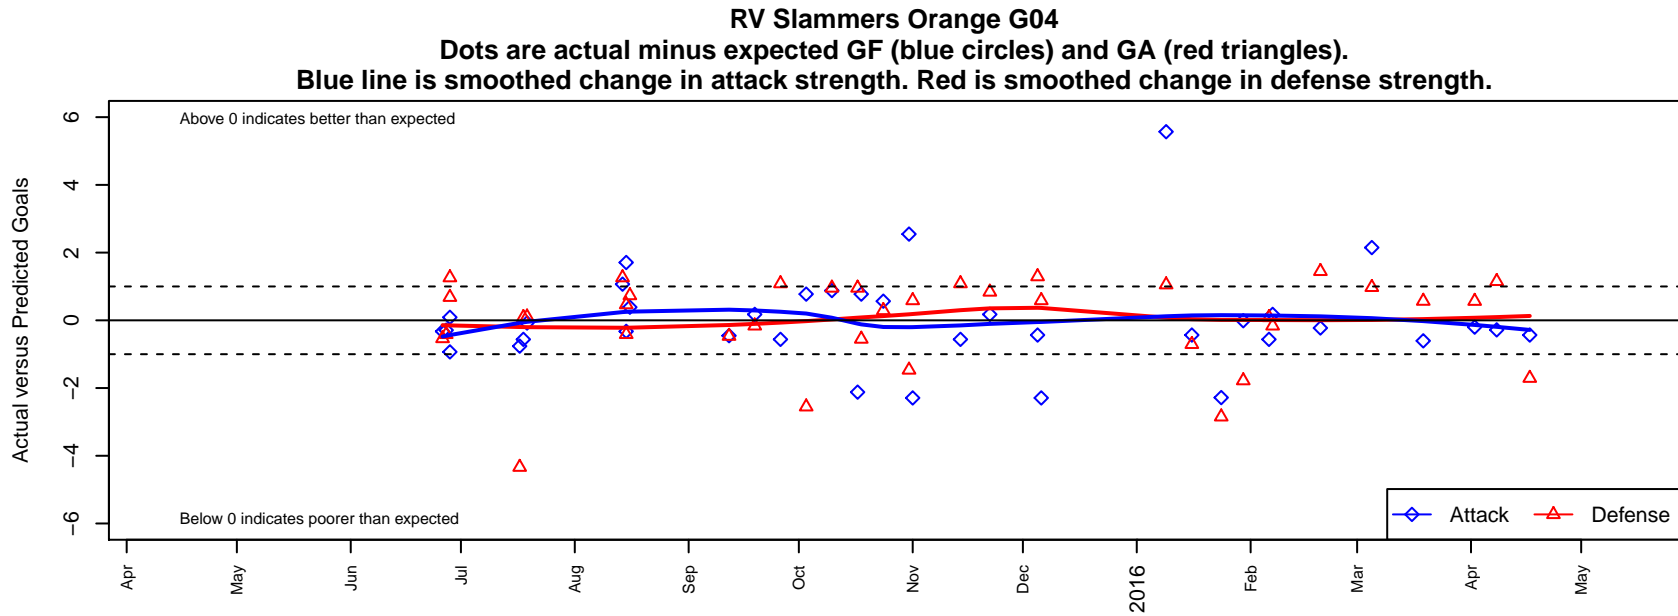

**attack and defense variance (black dot)
relative to other teams
and top 10 in region**

**attack and defense rating
relative to others at age
and all opponents in last 13 months**

RV Slammers Orange G04

Rainier Valley Slammers
Auburn, WA
G04 total strength=496
attack=0.36 defense=0.34
fall league = RCL G04 Div 3
spr league = Win RCL G04 Div 3

alt names used:
RAINIER VALLEY SLAMMERS GU11 ORANG
RVS G04 Orange A (309209005)
RVS GU11 orange
RVS GU11 Orange
RVS G04 Orange A (309209005)
RVS G04 Orange A (309209005)

Venues played:
2015 RVS Classic GU11
2015 Nike Crossfire Challenge Silver 9v9 U11
2015 Tyee Cup GU11
2015 RCL G04 Div 3
2015 Win RCL G04 Div 3
2015 WYS Presidents Cup G04 Division 3