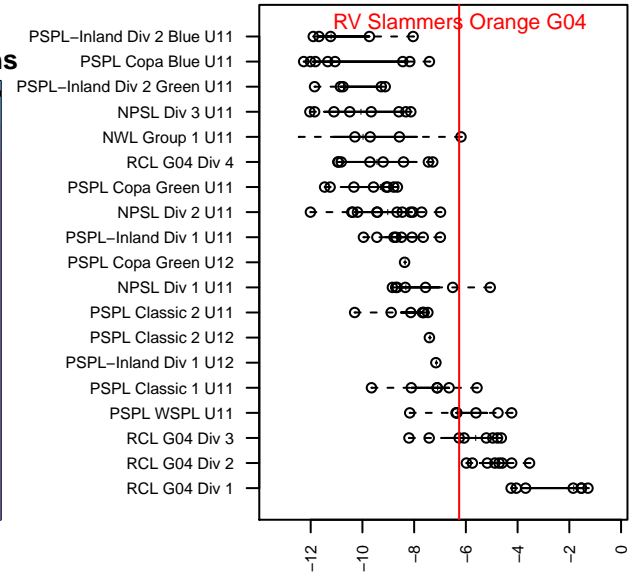

**attack and defense rating
relative to others at age
and all opponents in last 13 months**