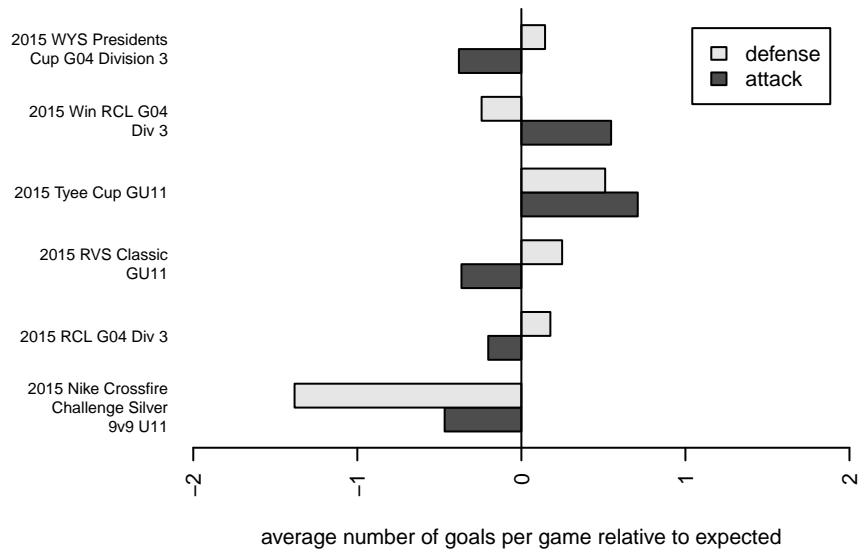

Performance relative to 13 month average