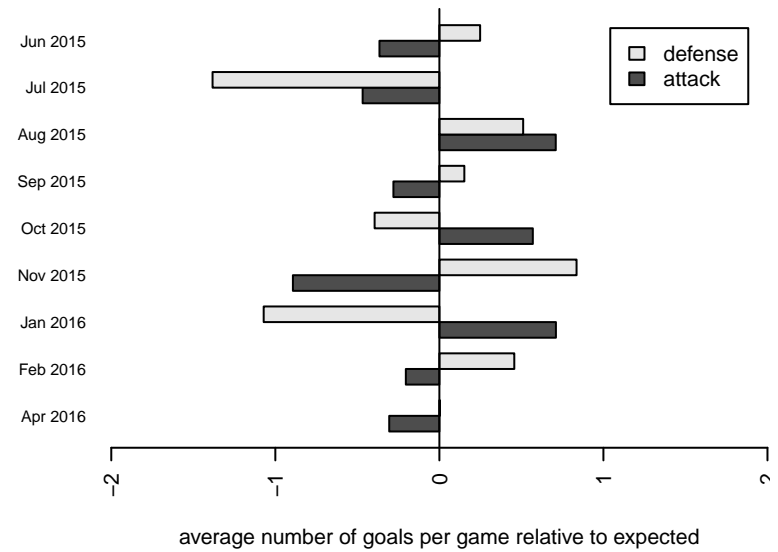

Performance relative to 13 month average